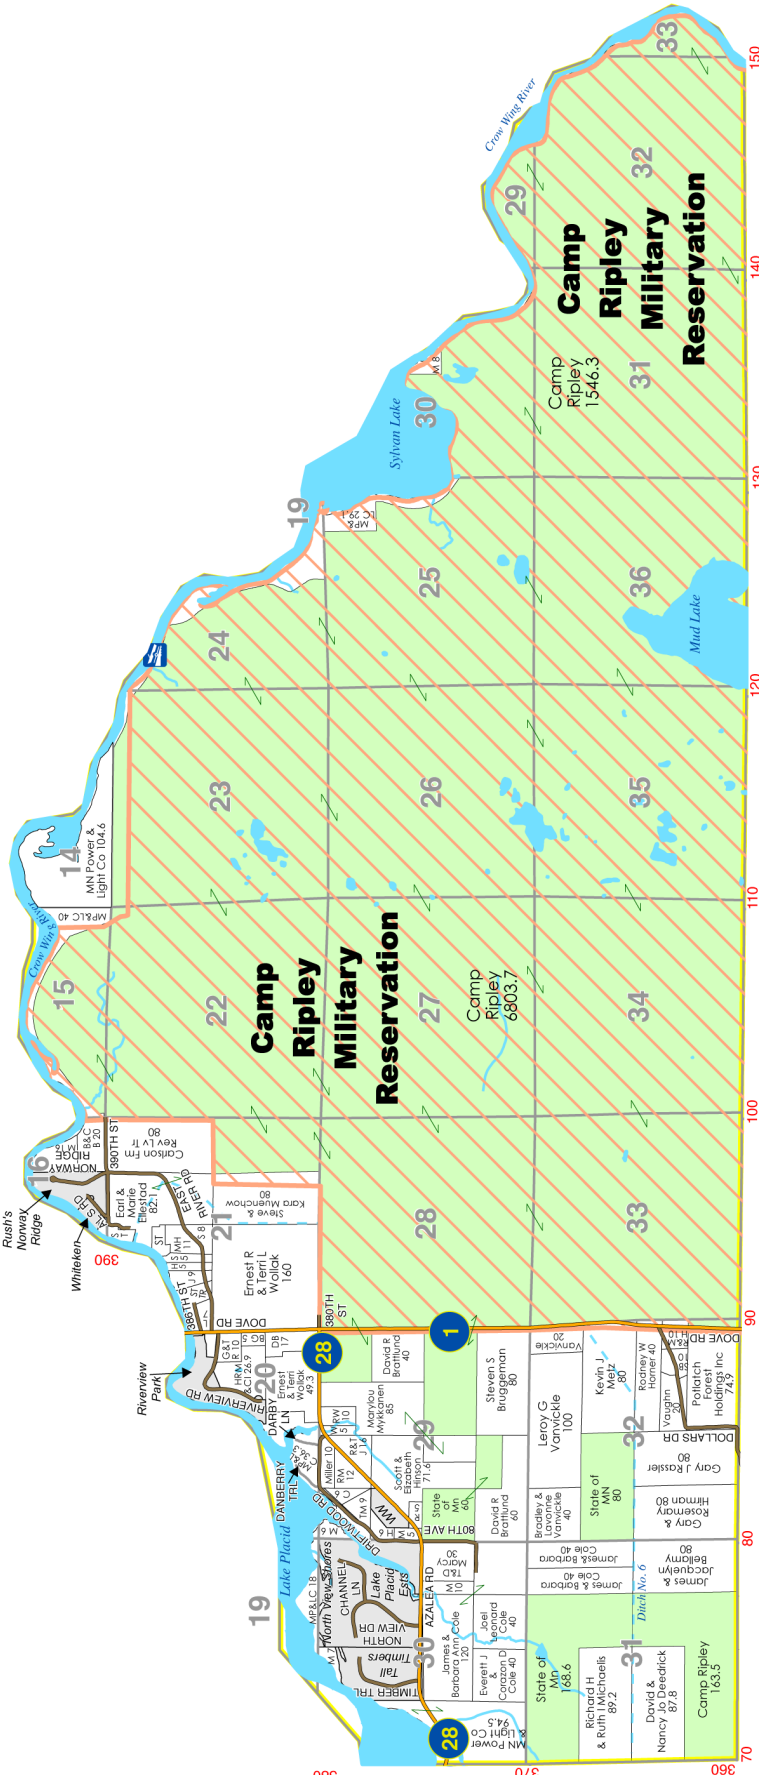

# Rosing

T.133N - R.30W - 29W

© 2008-Morrison County

Cass County

Cass County

R.30W. + R.29W.

See Motley Page 30

See Scandia Valley (E) Page 43