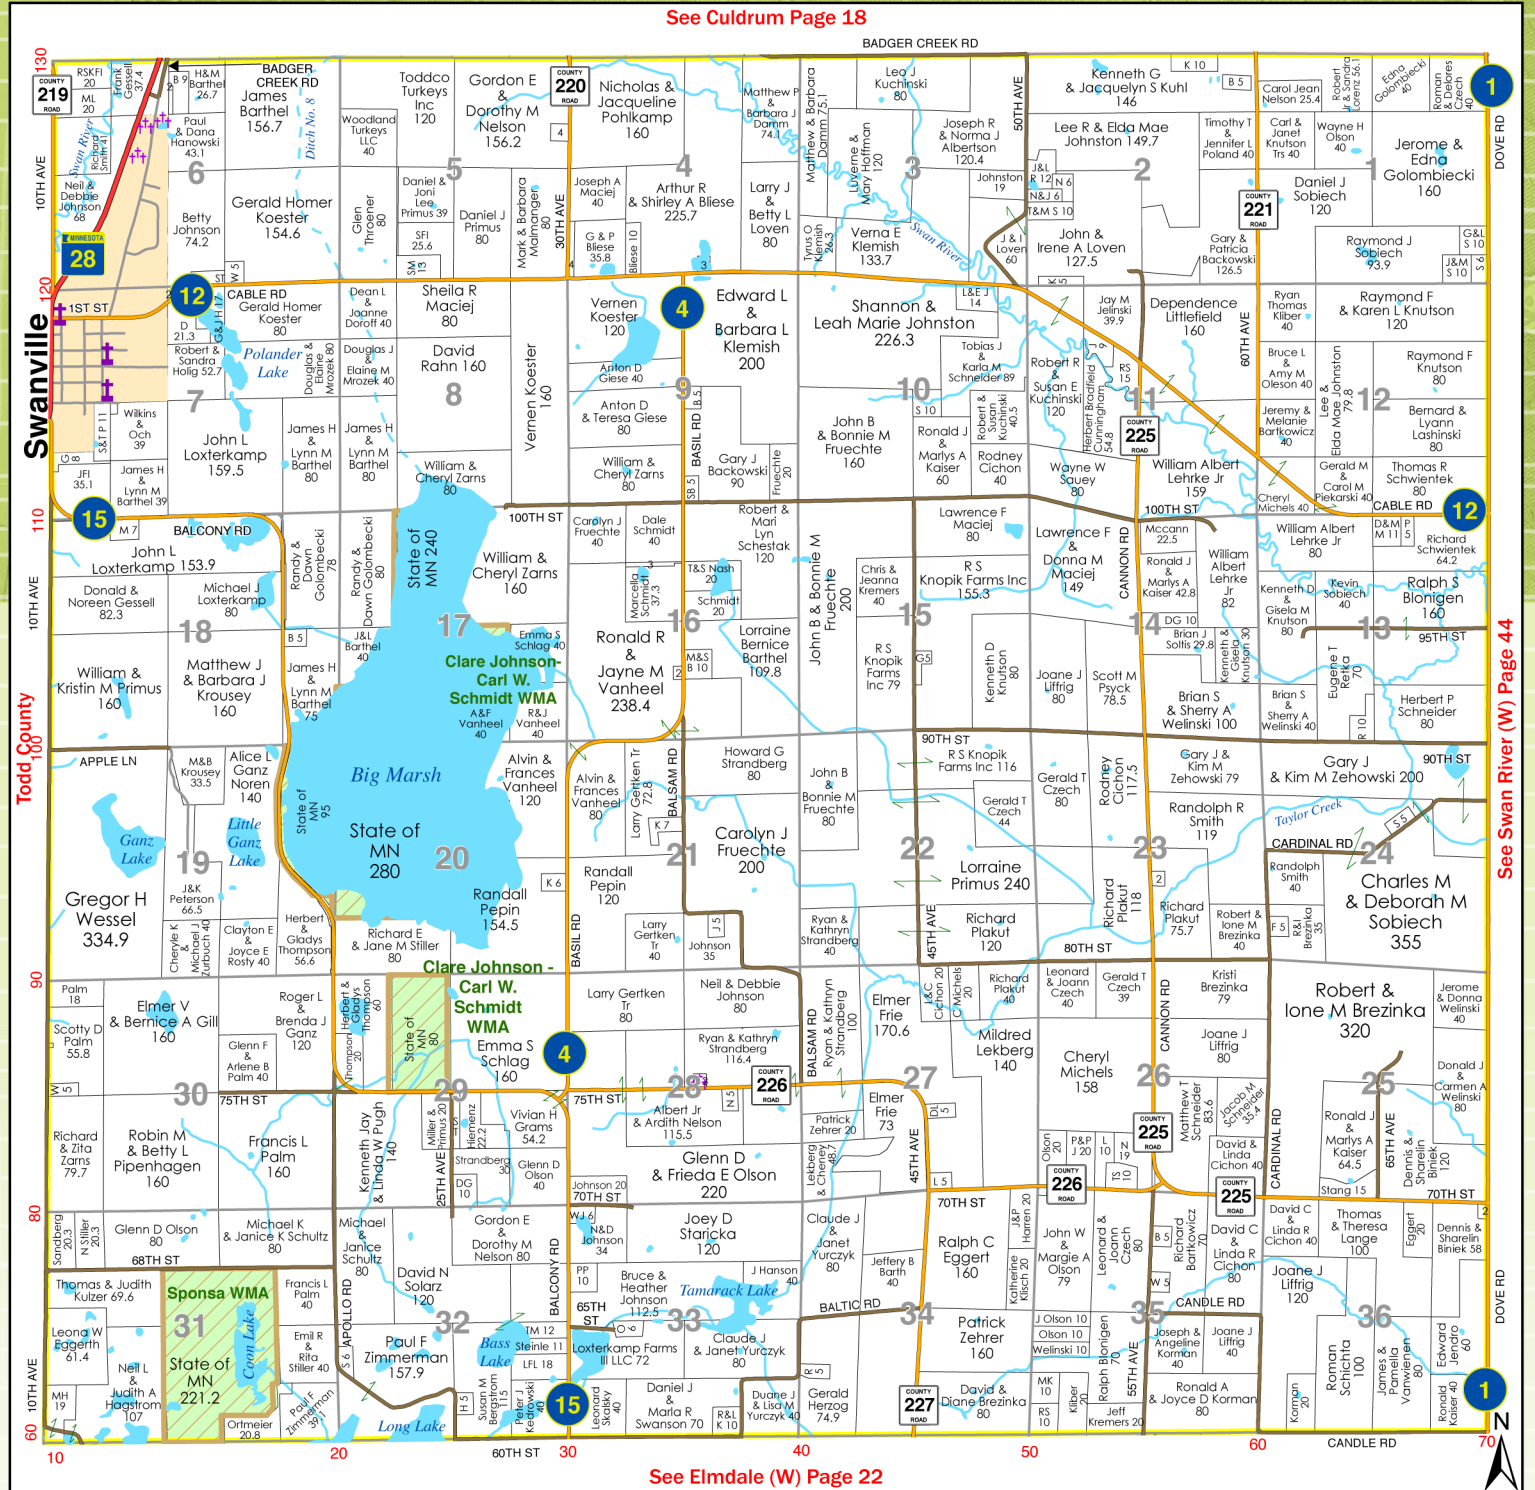

Swanville

T.128N - R.31W

© 2008-Morrison County

See Culdrum Page 18

See Elmdale (W) Page 22

See Swan River (W) Page 44

BUILDING MATERIALS - AGRICULTURAL - RESIDENTIAL

Reis Lumber & Construction