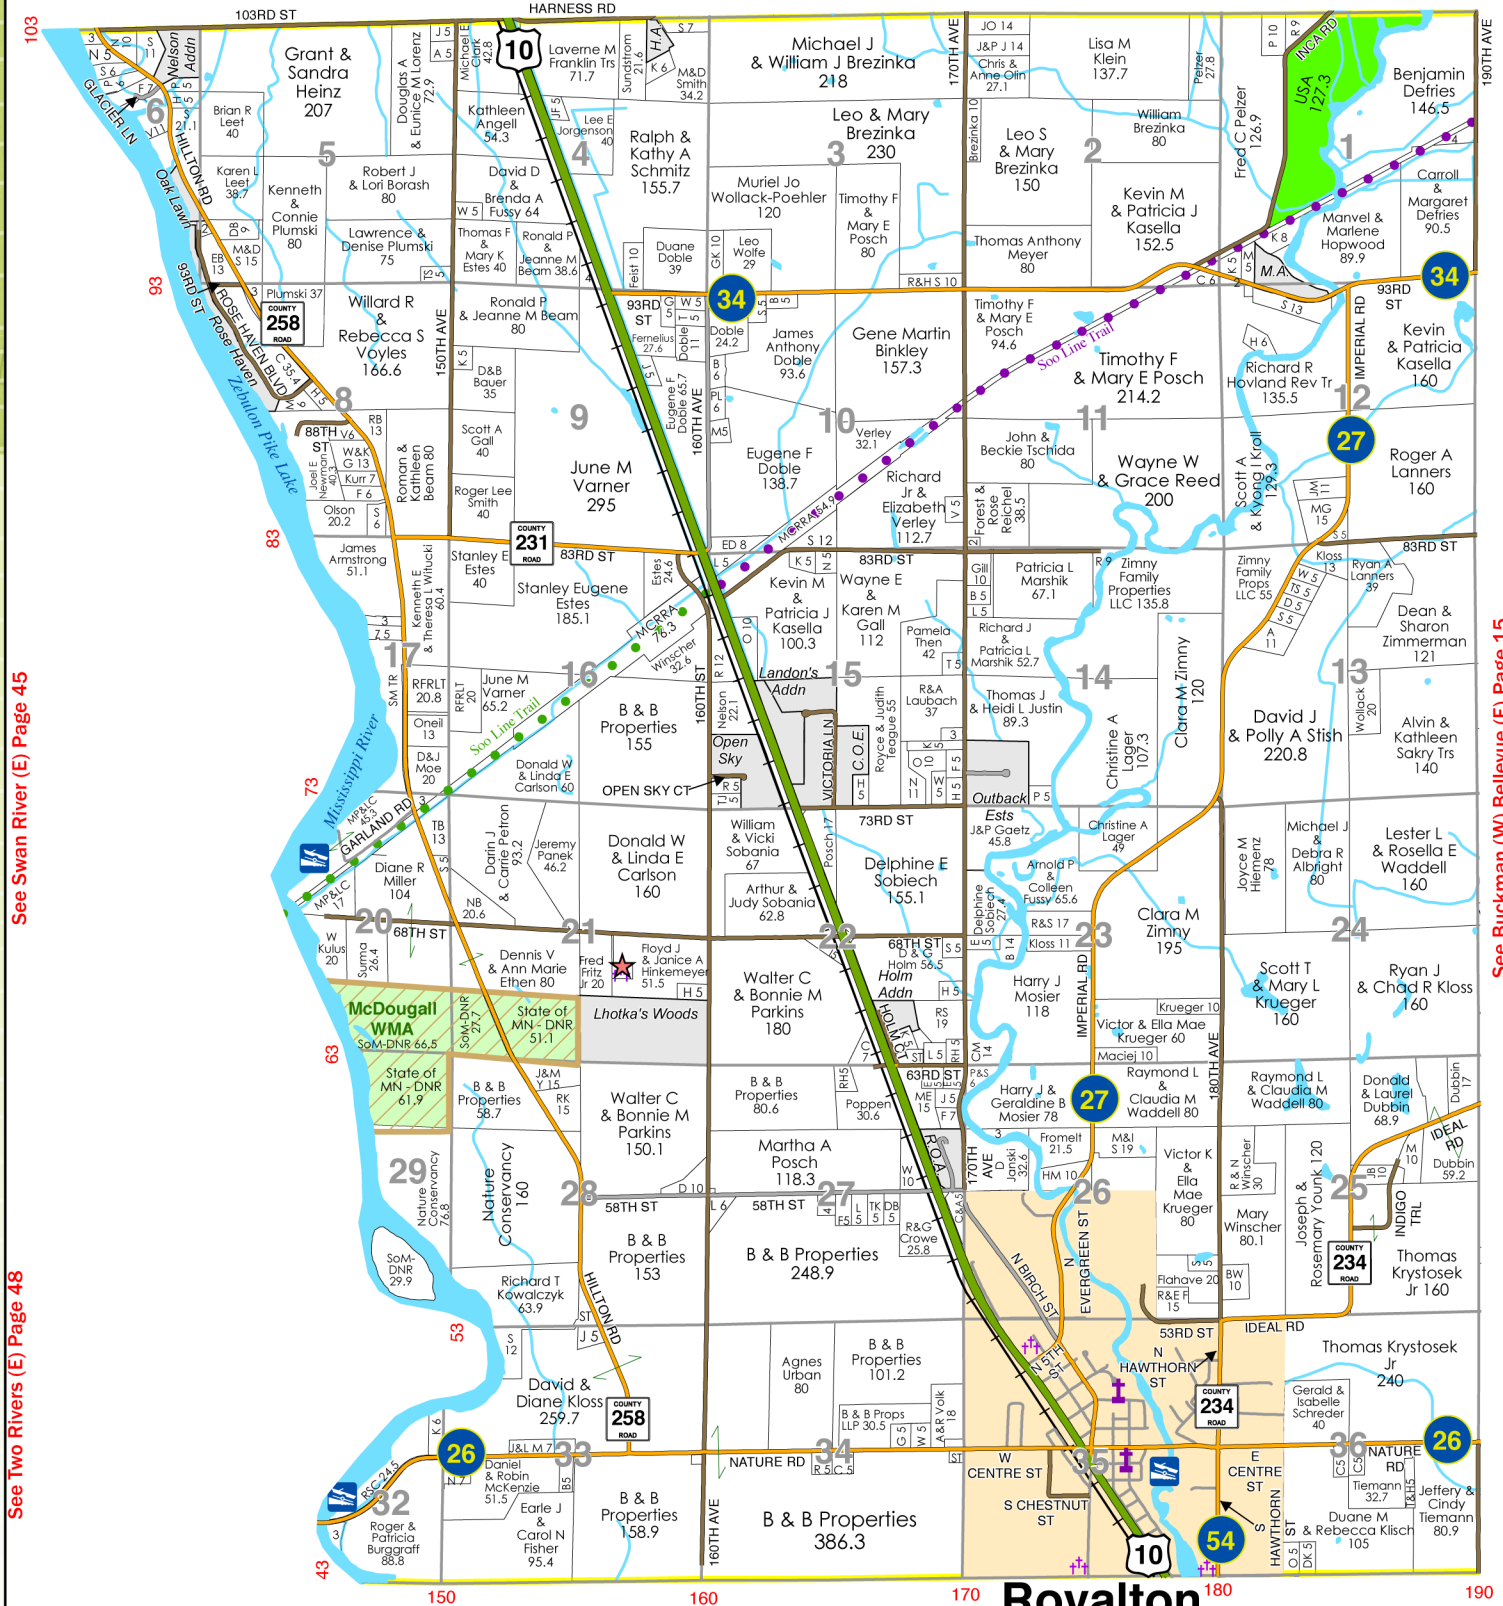

# Bellevue (W)

T.39N - R.32W

© 2008-Morrison County

See Little Falls (W) Page 28

See Swan River (E) Page 45

See Two Rivers (E) Page 48

See Buckman (W) Bellevue (E) Page 15

# Royalton

Benton County

# Buckman (W) & Bellevue (E)

T.39N - R.31W

© 2008-Morrison County

See Bellevue (W) Page 14

See Buckman (E) Page 16

Benton County