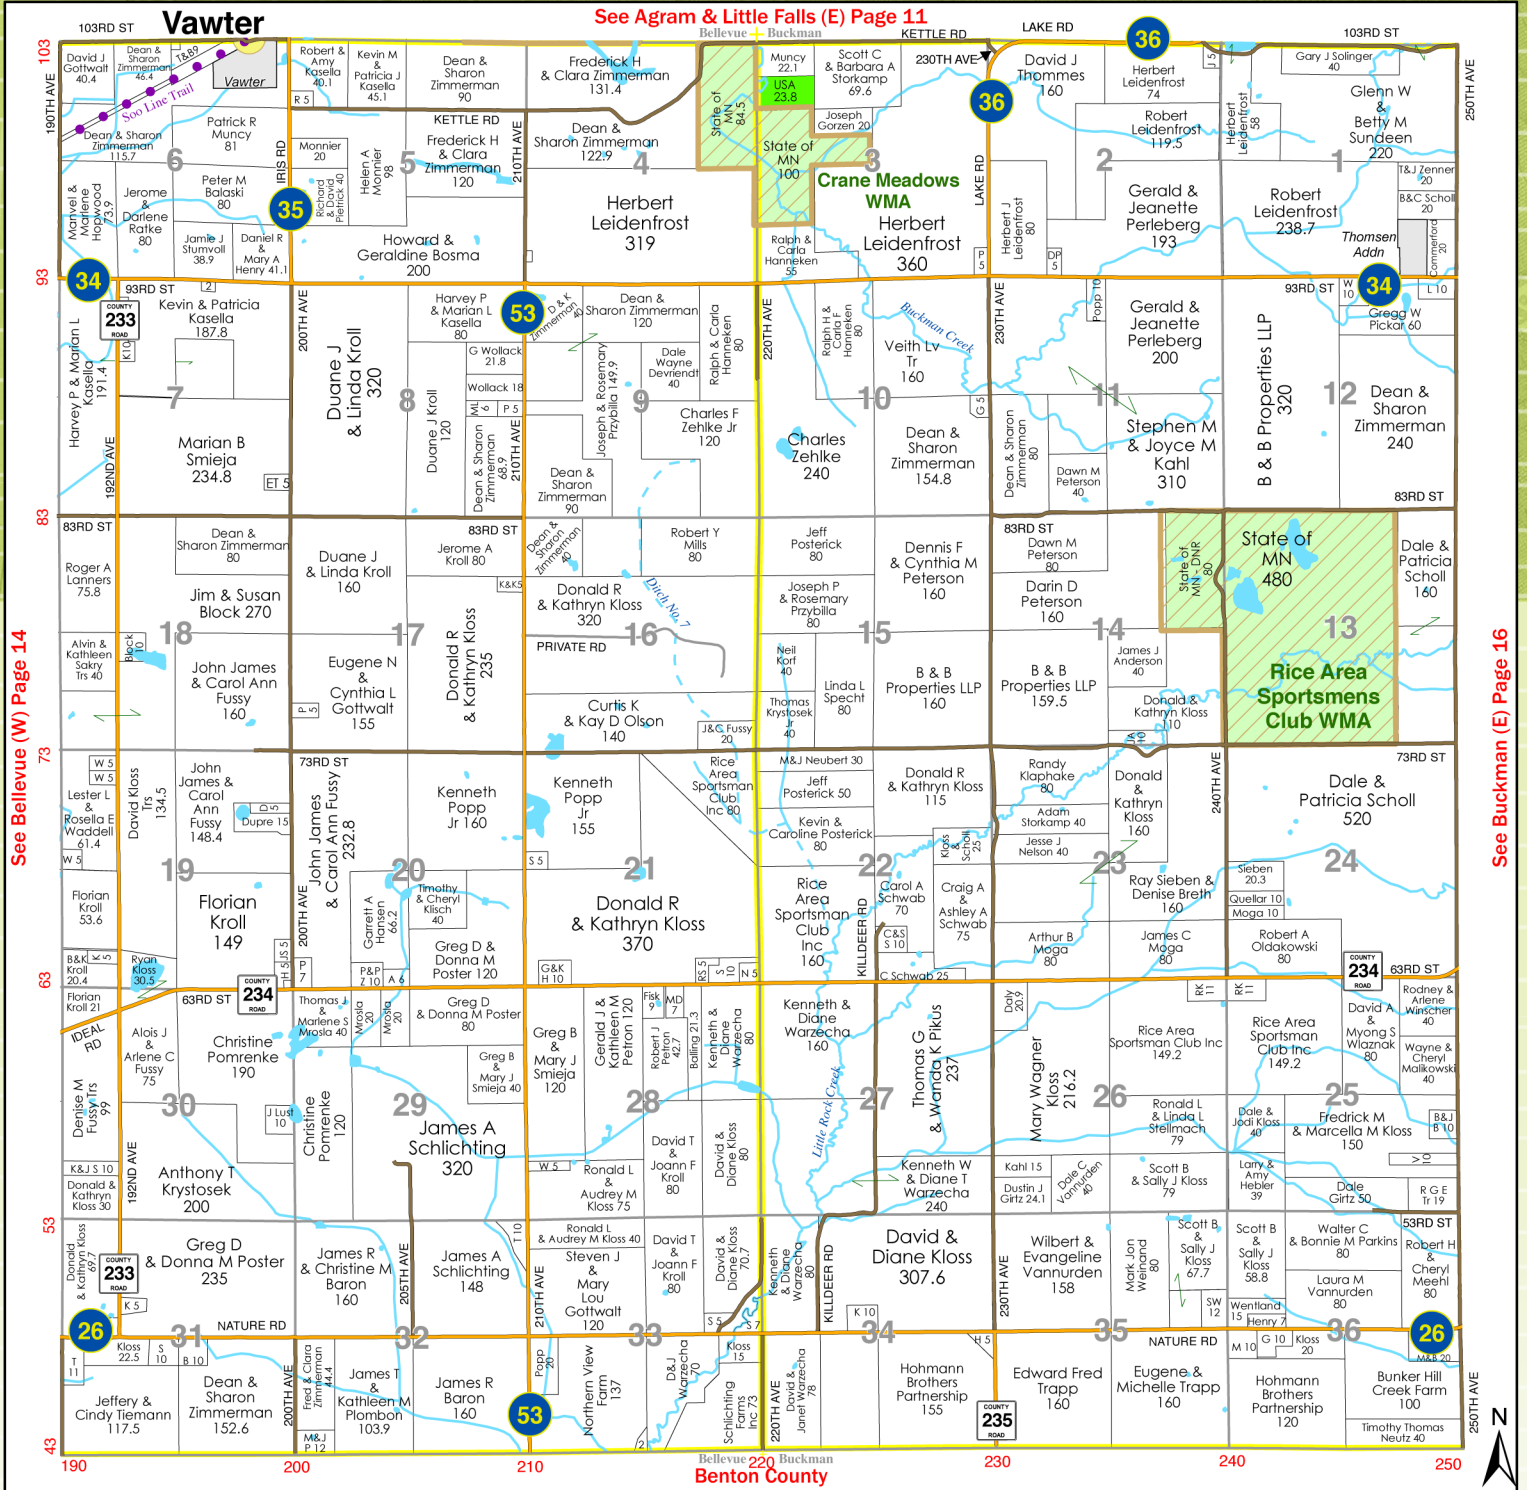

# Bellevue (W)

T.39N - R.32W

© 2008-Morrison County

See Little Falls (W) Page 28

See Swan River (E) Page 45

See Two Rivers (E) Page 48

See Buckman (W) Bellevue (E) Page 15

# Royalton

Benton County

# Buckman (W) & Bellevue (E)

T.39N - R.31W

© 2008-Morrison County

See Bellevue (W) Page 14

See Buckman (E) Page 16

Benton County